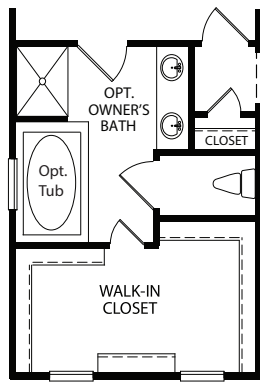

The Platinum II

ELEVATION 1

ELEVATION 3

KrollResidential.com

Builder reserves the right to make changes at any time without notice on specifications, prices, materials, colors, equipment and models, and to discontinue models. Minor room size variations and reversed floor plans are subject to field conditions. Models are for illustrative purpose only. Product upgrades, decorating items, furniture and built-ins may exist. See agent for a list of standard features. 01/24/2025

*** Optional details are shown - see agent for details ***

The Platinum II

First Floor

*Optional Owner's Bathroom
w/ Enlarged Closet*

*Optional Owner's Bathroom
w/ Luxury Tub*

The Platinum II

Second Floor

Opt. Jack & Jill Bath