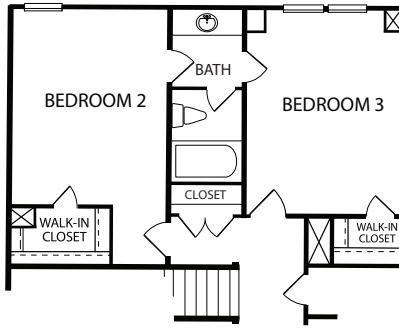

*** Optional details are shown - see agent for details ***

The Platinum II

First Floor

*Optional Owner's Bathroom
w/ Enlarged Closet*

*Optional Owner's Bathroom
w/ Luxury Tub*

The Platinum II

Second Floor

Opt. Jack & Jill Bath

Opt. 2nd Owner's Suite
Changes Elevation

OPT. MEDIA ROOM
Changes Elevation

WALK-IN ATTIC

[KrollResidential.com](https://www.KrollResidential.com)

 [@Krollresidential](https://www.instagram.com/Krollresidential)