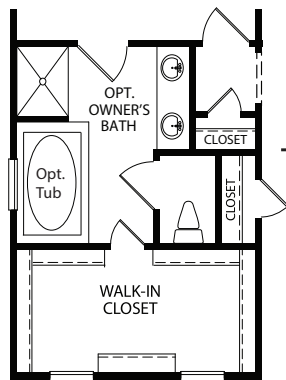

*** Optional details are shown - see agent for details ***

The Platinum II

First Floor

*Optional Owner's Bathroom
w/ Enlarged Closet*

*Optional Owner's Bathroom
w/ Luxury Tub*

The Platinum II

Second Floor

Opt. Jack & Jill Bath

Opt. 2nd Owner's Suite
Changes Elevation

OPT. MEDIA ROOM
Changes Elevation

WALK-IN ATTIC

[KrollResidential.com](https://www.KrollResidential.com)

 [@Krollresidential](https://www.instagram.com/Krollresidential)