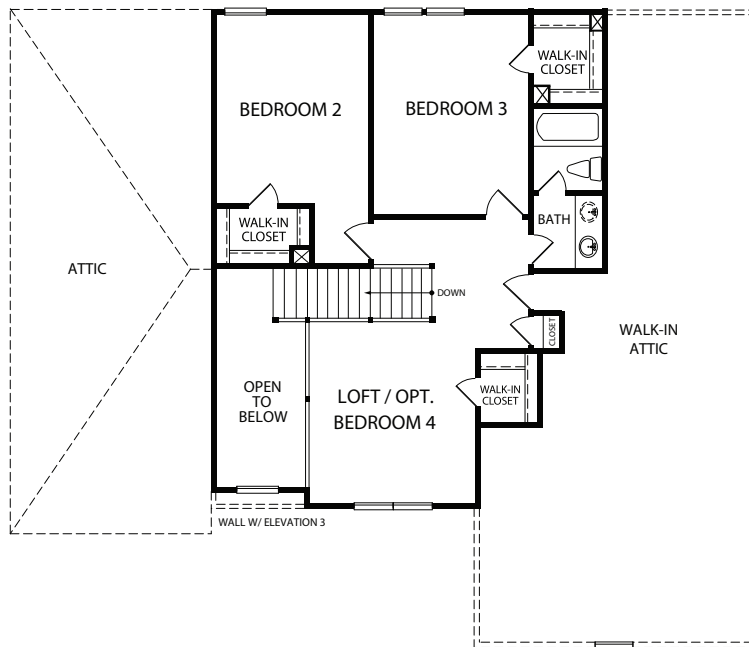

*** Optional details are shown - see agent for details ***

The Platinum II

First Floor

*Optional Owner's Bathroom
w/ Enlarged Closet*

*Optional Owner's Bathroom
w/ Luxury Tub*

The Platinum II

Second Floor

Opt. Jack & Jill Bath

Opt. 2nd Owner's Suite
Changes Elevation

OPT. MEDIA ROOM
Changes Elevation

WALK-IN ATTIC

[KrollResidential.com](https://www.KrollResidential.com)

 [@Krollresidential](https://www.instagram.com/Krollresidential)