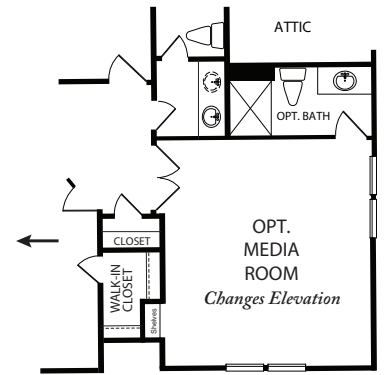

*** Optional details are shown - see agent for details ***

The Platinum II

First Floor

*Optional Owner's Bathroom
w/ Enlarged Closet*

*Optional Owner's Bathroom
w/ Luxury Tub*

The Platinum II

Second Floor

Opt. Jack & Jill Bath

Opt. 2nd Owner's Suite
Changes Elevation

OPT. MEDIA ROOM
Changes Elevation

WALK-IN ATTIC

[KrollResidential.com](https://www.KrollResidential.com)

 [@Krollresidential](https://www.instagram.com/Krollresidential)